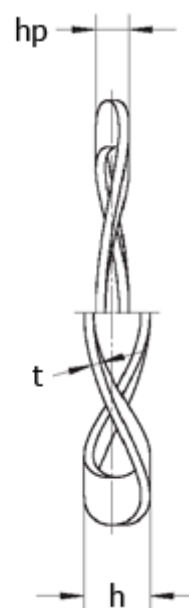

Article number: 22011108

Description: Wave washer L&M 27x21x0,4 K2  
for bearing : 6001

## Measures

d1	= 21.40	Weight (kg) / 100 pcs = 0.063
d2	= 26.70	
F (N) at $hp$	= 115.0	
For bearing	= 6001	
h	= 1.6	
$hp$	= 0.60	
t	= 0.40	
Waves	= 3	